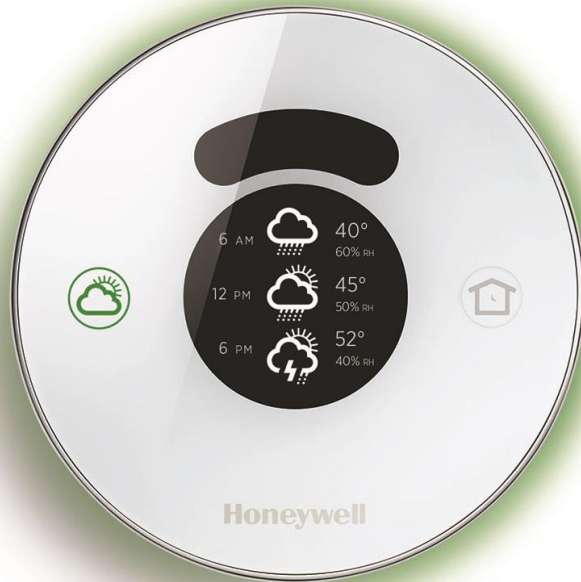

Take a closer look at the Lyric thermostat's features.

Controls	Make adjustments using the Lyric thermostat's round dial and touch-sensitive buttons, or via the smartphone/tablet app
Geofence	The Lyric thermostat can deliver comfort when you're home and savings when you're away by using location services of your smartphone – no learning required
Fine Tune	The Lyric thermostat takes into account multiple elements that ultimately impact home comfort – indoor temperature, indoor humidity, and outdoor conditions – to ensure that 72 degrees really feels like 72 degrees
Smart Cues	By sending notification of how your equipment is performing and whether maintenance is required, the Lyric thermostat protects your investment and ensures your system is working as it should
Weather Monitoring	The 12 hour weather forecast, which can be viewed right on the Lyric thermostat, lets you see what the day's weather will bring so you can plan ahead
Humidity Monitoring	The Lyric thermostat's built-in sensor tracks your home's humidity level and uses that information for the Fine Tune comfort algorithm
Connectivity	Wi-Fi
Dimensions	3.0" diameter; 1.0" beveled depth
Price / Warranty	$279 (MSRP) / 2 years; national support network