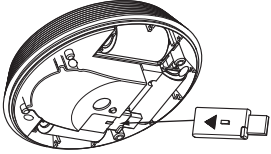

Place the uploaded USB soundcard into the chime

Coloque la tarjeta de sonido cargada en la campanilla

- Puede encontrar más información en: <http://yourhome.honeywell.com> es PCM Wav.